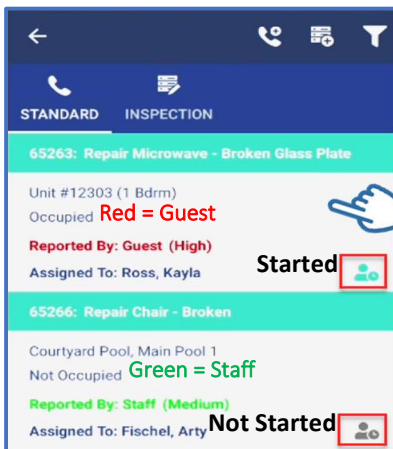

## Navigating Dispatcher (Part 1) for Android

1. Tap Dispatcher

2. Work orders prioritized by Aging Status

Black banner  
Rework status

Red banner  
Overdue status

Yellow banner  
Due status

Green banner  
OK status

And by Priority

Priority:

Critical/High/Med/Lo

3. Tap work order to view details

**\*\*Swipe left on this panel to view even more details\*\***

### Icon Definition

- New Standard work order
- New Inspection work order
- Filter

- New Standard work order
- Assign/Unassign work orders
- Complete work order
- More Dots - to access Pause or Suspend