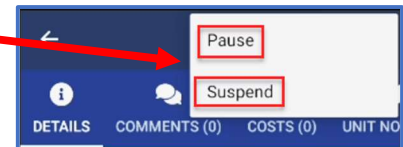

And by Priority

Priority:

Critical/High/Med/Lo

3. Tap work order to view details

**\*\*Swipe left on this panel to view even more details\*\***

### Icon Definition

- New Standard work order
- New Inspection work order
- Filter

- New Standard work order
- Assign/Unassign work orders
- Complete work order
- More Dots - to access Pause or Suspend