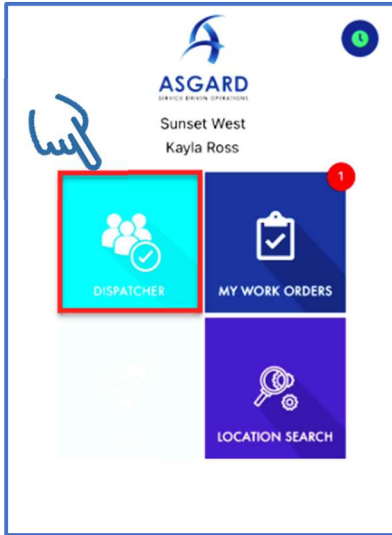

## Navigating Dispatcher (Part 1) for Android

1. Tap Dispatcher

2. Work orders prioritized by Aging Status

Black banner  
Rework status

Red banner  
Overdue status

Yellow banner  
Due status

Green banner  
OK status

And by Priority

Priority:

Critical/High/Med/Lo

3. Tap work order to view details

**\*\*Swipe left on this panel to view even more details\*\***

### Icon Definition

- New Standard work order
- New Inspection work order
- Filter

- New Standard work order
- Assign/Unassign work orders
- Complete work order
- More Dots - to access Pause or Suspend