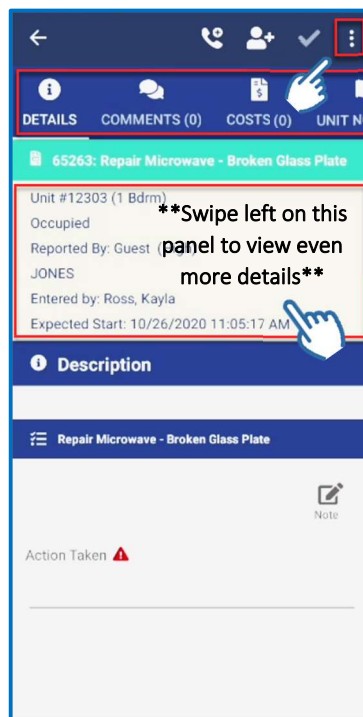

## Navigating Dispatcher (Part 1) for Android

1. Tap Dispatcher

2. Work orders prioritized by Aging Status

Black banner  
Rework status

Red banner  
Overdue status

Yellow banner  
Due status

Green banner  
OK status

And by Priority

Priority:

Critical/High/Med/Lo

3. Tap work order to view details

**\*\*Swipe left on this panel to view even more details\*\***

### Icon Definition

- New Standard work order
- New Inspection work order
- Filter

- New Standard work order
- Assign/Unassign work orders
- Complete work order
- More Dots - to access Pause or Suspend