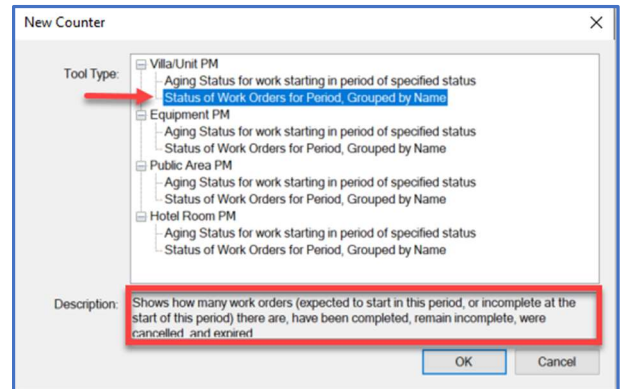

To preview a brief description of the dashboard tool, select a tool and view the description below.

Step 4: Once you have loaded all the dashboard tools you are interested in, it will stay that way every time you open this screen until you make any changes.

Villa/Unit PM Status of Work Orders for Period, Grouped by Name								
This Year Housekeeping [None]								
1/1/2021 through 12/31/2021								
Name	Total	Completed	Complete	Incomplet	Supersed	Cancelle	Expire	
Villa Care Bed Bu...	4848	31.85%	1544	1616	0	0	1688	
Villa Care Carpet...	3232	41.65%	1346	1615	0	0	271	
Villa Care Carpet...	3232	41.65%	1346	1615	0	0	271	
Villa Care Genera...	4848	31.87%	1545	1616	0	0	1687	
Villa Care Jacuzzi...	2700	29.96%	809	900	0	0	991	
Villa Care Sheer...	1616	83.11%	1343	273	0	0	0	
Villa Care Tile &...	4848	31.87%	1545	1615	0	0	1688	

Equipment PM Status of Work Orders for Period, Grouped by Name								
This Year Engineering [None]								
1/1/2021 through 12/31/2021								
Name	Total	Comple	Comple	Incomple	Supersed	Cancelle	Expire	
Air Handler PM-Q...	63	31.75%	20	21	0	0	22	
Elevators/Escalat...	216	25.00%	54	27	0	0	135	
Exterior Lights P...	192	25.00%	48	24	0	0	120	
Fire Inspection P...	192	25.00%	48	24	0	0	120	
Ice Machines PM...	8	25.00%	2	1	0	0	5	
Ice Machines PM...	16	25.00%	4	2	0	0	10	
Ice Machines PM...	4	25.00%	1	2	0	0	1	
Emergency Lighti...	56	21.43%	12	7	0	0	37	
Fire Extinguisher...	192	19.79%	38	24	0	0	130	
Fire Valves PM...	192	18.75%	36	24	0	0	132	
Guest Laundry Ar...	12	16.67%	2	4	0	0	6